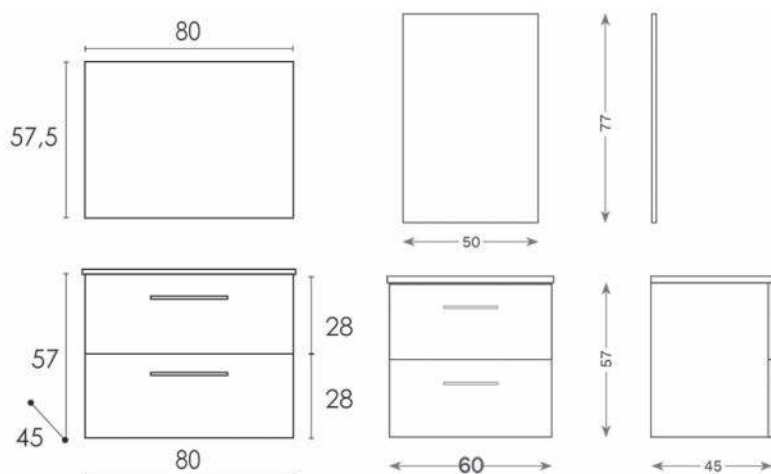

MOBILE BAGNO SOSPESO ARUBA

DIANHYDRO®

Materiale Lavabo in ceramica, mobile in melaminico
Finiture Bianco laccato, Cemento, Rovere Alaska
Dimensioni L 60 / 80 x P 45 x H 57 cm

Specifiche Base sospesa con 2 cassetti a chiusura ammortizzata + specchio,
cassetto superiore con vano sifone. Da completare con lavabo
nostro articolo 142-FA30-080 / 142-FA30-060.

MOBILE BAGNO SOSPESO ARUBA (DA MONTARE)

142-FAR20-BL080	cm L 80 x H 57 x P 45 Bianco Laccato
142-FAR20-CE080	cm L 80 x H 57 x P 45 Cemento
142-FAR20-RA060	cm L 60 x H 57 x P 45 Rovere Alaska

LAVABO CONSOLLE IN CERAMICA L 80 CM

Lavabo consolle in ceramica abbinabile ai mobili bagno Aruba, Athena, Dakota. Rubinetto, sifone e valvola non inclusi.

142-FA30-080	cm 80 x 45 Bianco

LAVABO CONSOLLE IN CERAMICA L 60 CM

Lavabo consolle in ceramica abbinabile ai mobili bagno Aruba, One. Rubinetto, sifone e valvola non inclusi.

142-FA30-060	cm 60 x 45 Bianco

Aruba