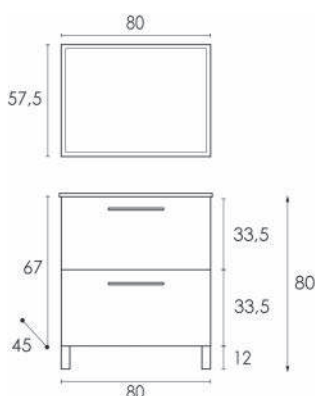

MOBILE BAGNO ATHENA 2/3 CASSETTI

DIANHYDRO®

Athena
Mobili Bagno

Materiale Lavabo in ceramica, mobile in melaminico
Finiture Bianco laccato, Rovere, Alaska
Dimensioni L 80 x P 45 x H 86 cm

Specifiche Base 2 o 3 cassetti, con piedini + specchio (cm 80 x 57,5), cassetto superiore con vano sifone. Da completare con lavabo nostro articolo 142-FA30-080.

Athena

MOBILE BAGNO ATHENA 3 CASSETTI (DA MONTARE)

142-FAT20-BD080 cm 86 x 80 x 45 Bianco Lucido

142-FAT20-RA080 cm 86 x 80 x 45 Rovere Alaska

MOBILE BAGNO ATHENA 2 CASSETTI (DA MONTARE)

142-FAT21-RA080 cm 80 x 80 x 45 Rovere Alaska

LAVABO CONSOLLE IN CERAMICA

Lavabo consolle in ceramica abbinabile ai mobili bagno Aruba, Athena, Dakota. Rubinetto, sifone e valvola non inclusi.

142-FA30-080 cm 80 x 45 Bianco

COLONNA BAGNO SOSPESA ATHENA 2 ANTE (DA MONTARE)

2 ante, sistema di supporto e cerniere in metallo. Ante montabili con apertura a destra o a sinistra.

142-FAT40-BL150 cm 150x30x25 Bianco Laccato

142-FAT40-CE150 cm 150x30x25 Cemento

142-FAT40-RA150 cm 150x30x25 Rovere Alaska

COLONNA BAGNO SOSPESA ATHENA 1 ANTA (DA MONTARE)

1 anta, sistema di supporto e cerniere in metallo. Anta montabile con apertura a destra o a sinistra. 4 ripiani fissi a vista.

142-FAT41-RA135 cm 135x51x25 Rovere Alaska