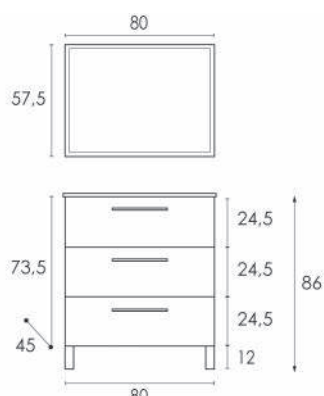

MOBILE BAGNO ATHENA 2/3 CASSETTI

DIANHYDRO®

Athena
Mobili Bagno

Materiale Lavabo in ceramica, mobile in melaminico
Finiture Bianco laccato, Rovere, Alaska
Dimensioni L 80 x P 45 x H 86 cm

Specifiche Base 2 o 3 cassetti, con piedini + specchio (cm 80 x 57,5), cassetto superiore con vano sifone. Da completare con lavabo nostro articolo 142-FA30-080.

Athena

MOBILE BAGNO ATHENA 3 CASSETTI (DA MONTARE)

142-FAT20-BD080 cm 86 x 80 x 45 Bianco Lucido

142-FAT20-RA080 cm 86 x 80 x 45 Rovere Alaska

MOBILE BAGNO ATHENA 2 CASSETTI (DA MONTARE)

142-FAT21-RA080 cm 80 x 80 x 45 Rovere Alaska

LAVABO CONSOLLE IN CERAMICA

Lavabo consolle in ceramica abbinabile ai mobili bagno Aruba, Athena, Dakota. Rubinetto, sifone e valvola non inclusi.

142-FA30-080 cm 80 x 45 Bianco

COLONNA BAGNO SOSPESA ATHENA 2 ANTE (DA MONTARE)

2 ante, sistema di supporto e cerniere in metallo. Ante montabili con apertura a destra o a sinistra.

142-FAT40-BL150 cm 150x30x25 Bianco Laccato

142-FAT40-CE150 cm 150x30x25 Cemento

142-FAT40-RA150 cm 150x30x25 Rovere Alaska

COLONNA BAGNO SOSPESA ATHENA 1 ANTA (DA MONTARE)

1 anta, sistema di supporto e cerniere in metallo. Anta montabile con apertura a destra o a sinistra. 4 ripiani fissi a vista.

142-FAT41-RA135 cm 135x51x25 Rovere Alaska