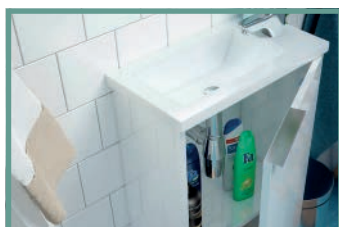

MOBILE BAGNO SOSPESO COMPACT

DIANHYDRO®

Materiale Lavabo in resina, mobile in melaminico
Finiture Anta in bianco lucido, scocca in bianco opaco
Dimensioni L 40 x P 22 x H 58 cm

Specifiche Base sospesa 1 anta con chiusura ammortizzata, 1 ripiano posizionabile a varie altezze + lavabo in resina + specchio (cm 40x50).
Rubinetto sifone e valvola non inclusi.

MOBILE BAGNO SOSPESO COMPACT (DA MONTARE)

142-FC020-BL040 cm 58x40x22 Bianco

Compact