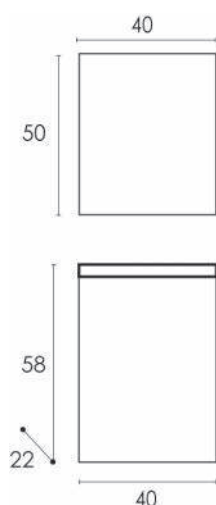

MOBILE BAGNO SOSPESO COMPACT

DIANHYDRO®

Materiale Lavabo in resina, mobile in melaminico
Finiture Anta in bianco lucido, scocca in bianco opaco
Dimensioni L 40 x P 22 x H 58 cm

Specifiche Base sospesa 1 anta con chiusura ammortizzata, 1 ripiano posizionabile a varie altezze + lavabo in resina + specchio (cm 40x50).
Rubinetto sifone e valvola non inclusi.

MOBILE BAGNO SOSPESO COMPACT (DA MONTARE)

142-FC020-BL040 cm 58x40x22 Bianco

Compact